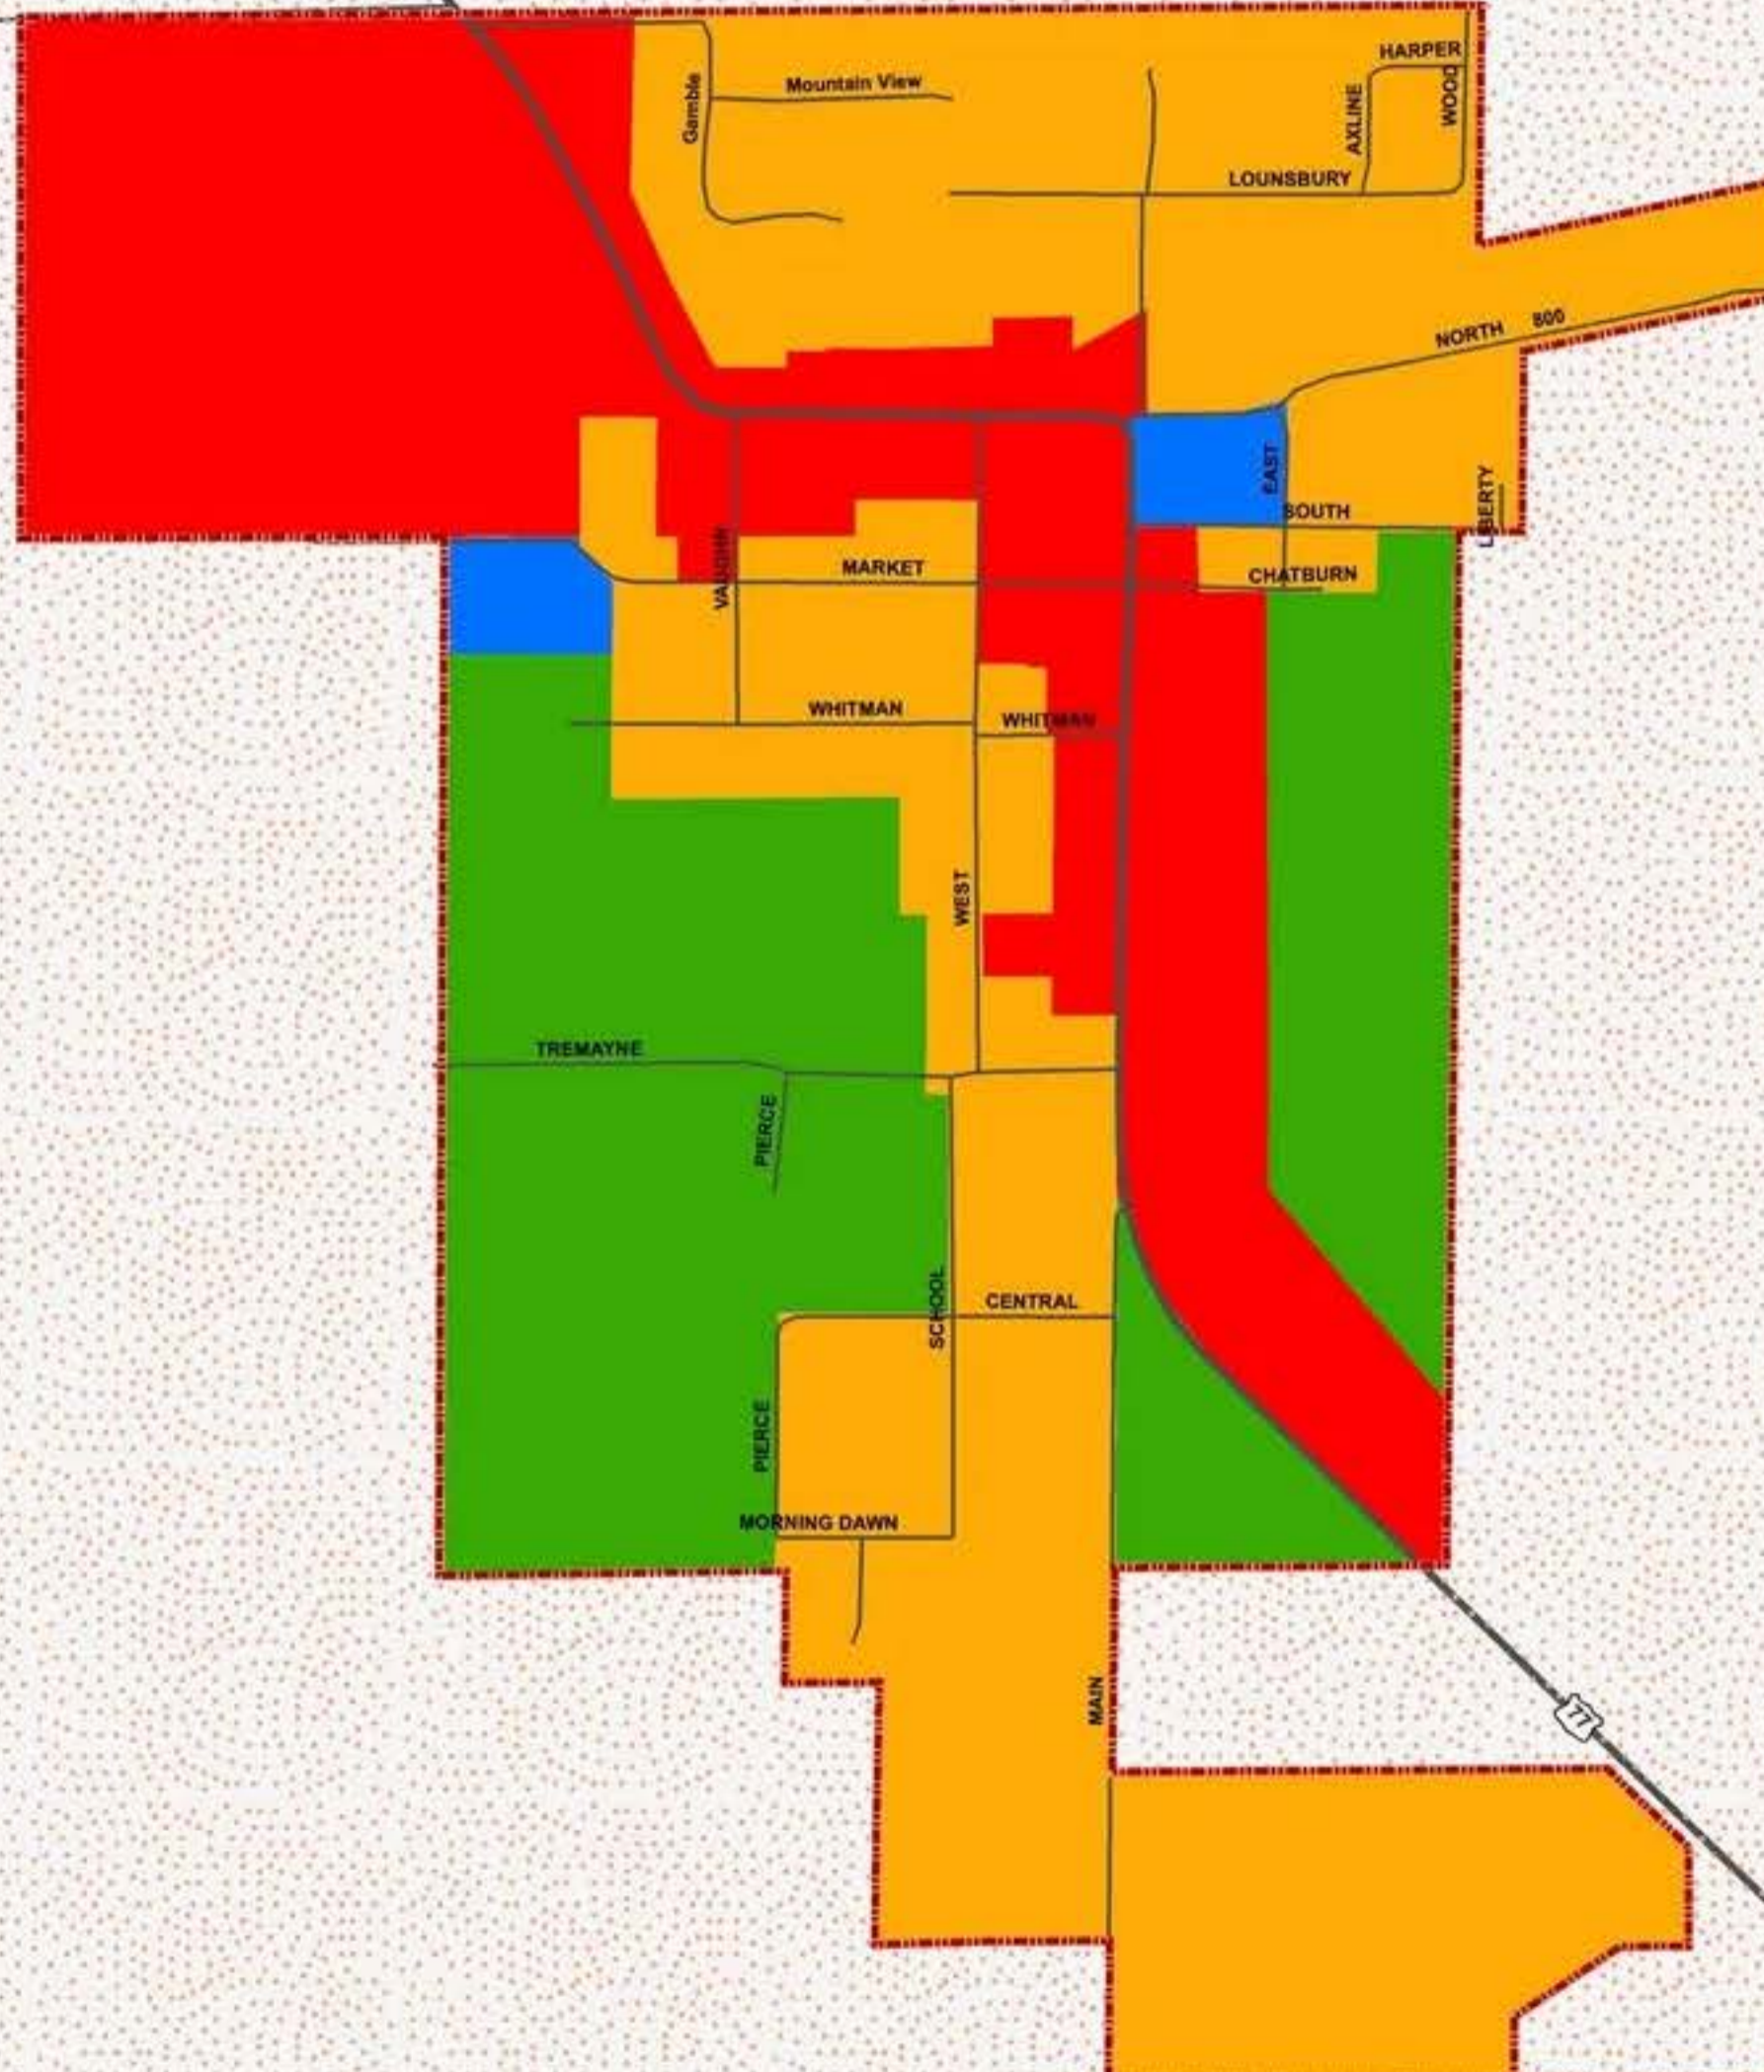

**City of Albion  
Zoning Map**

I hereby certify that this is the official City of Albion Zoning Map which was adopted by the City Council of the City of Albion on the 5th day of January 2010 and with the last amendment being 13th day of Sept. 2016.

**City of Albion**

/s/ Sharon Hardy-Mills  
Sharon Hardy-Mills, Mayor

/s/ Mary Yeaman  
Mary Yeaman, City Clerk

Signed 6 Dec. 2016

800

800

**Legend**

- Albion City limits
- Albion Impact Buffer
- Commercial
- Residential
- Res-Ag
- Public

900

1050

1150